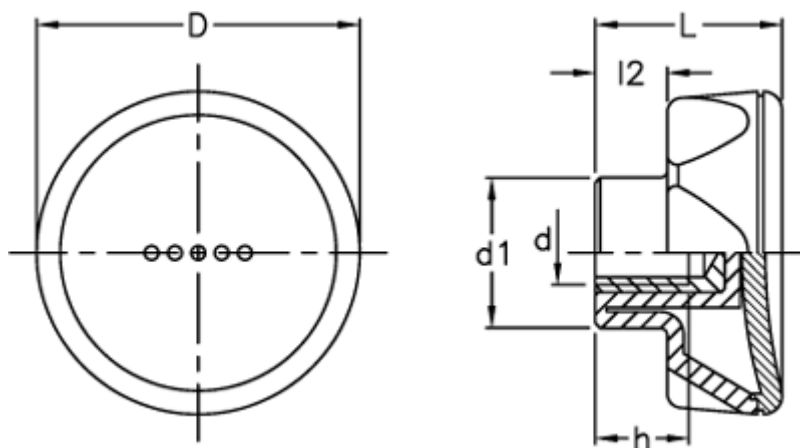

Article number: 23052216366
Description: E+G Lobe knob
ELK.70-B M12-C6 red centre cap

Measures

D	= 70
d1	= 32.5
d 6H	= M12
h	= 17
L	= 35
l2	= 13